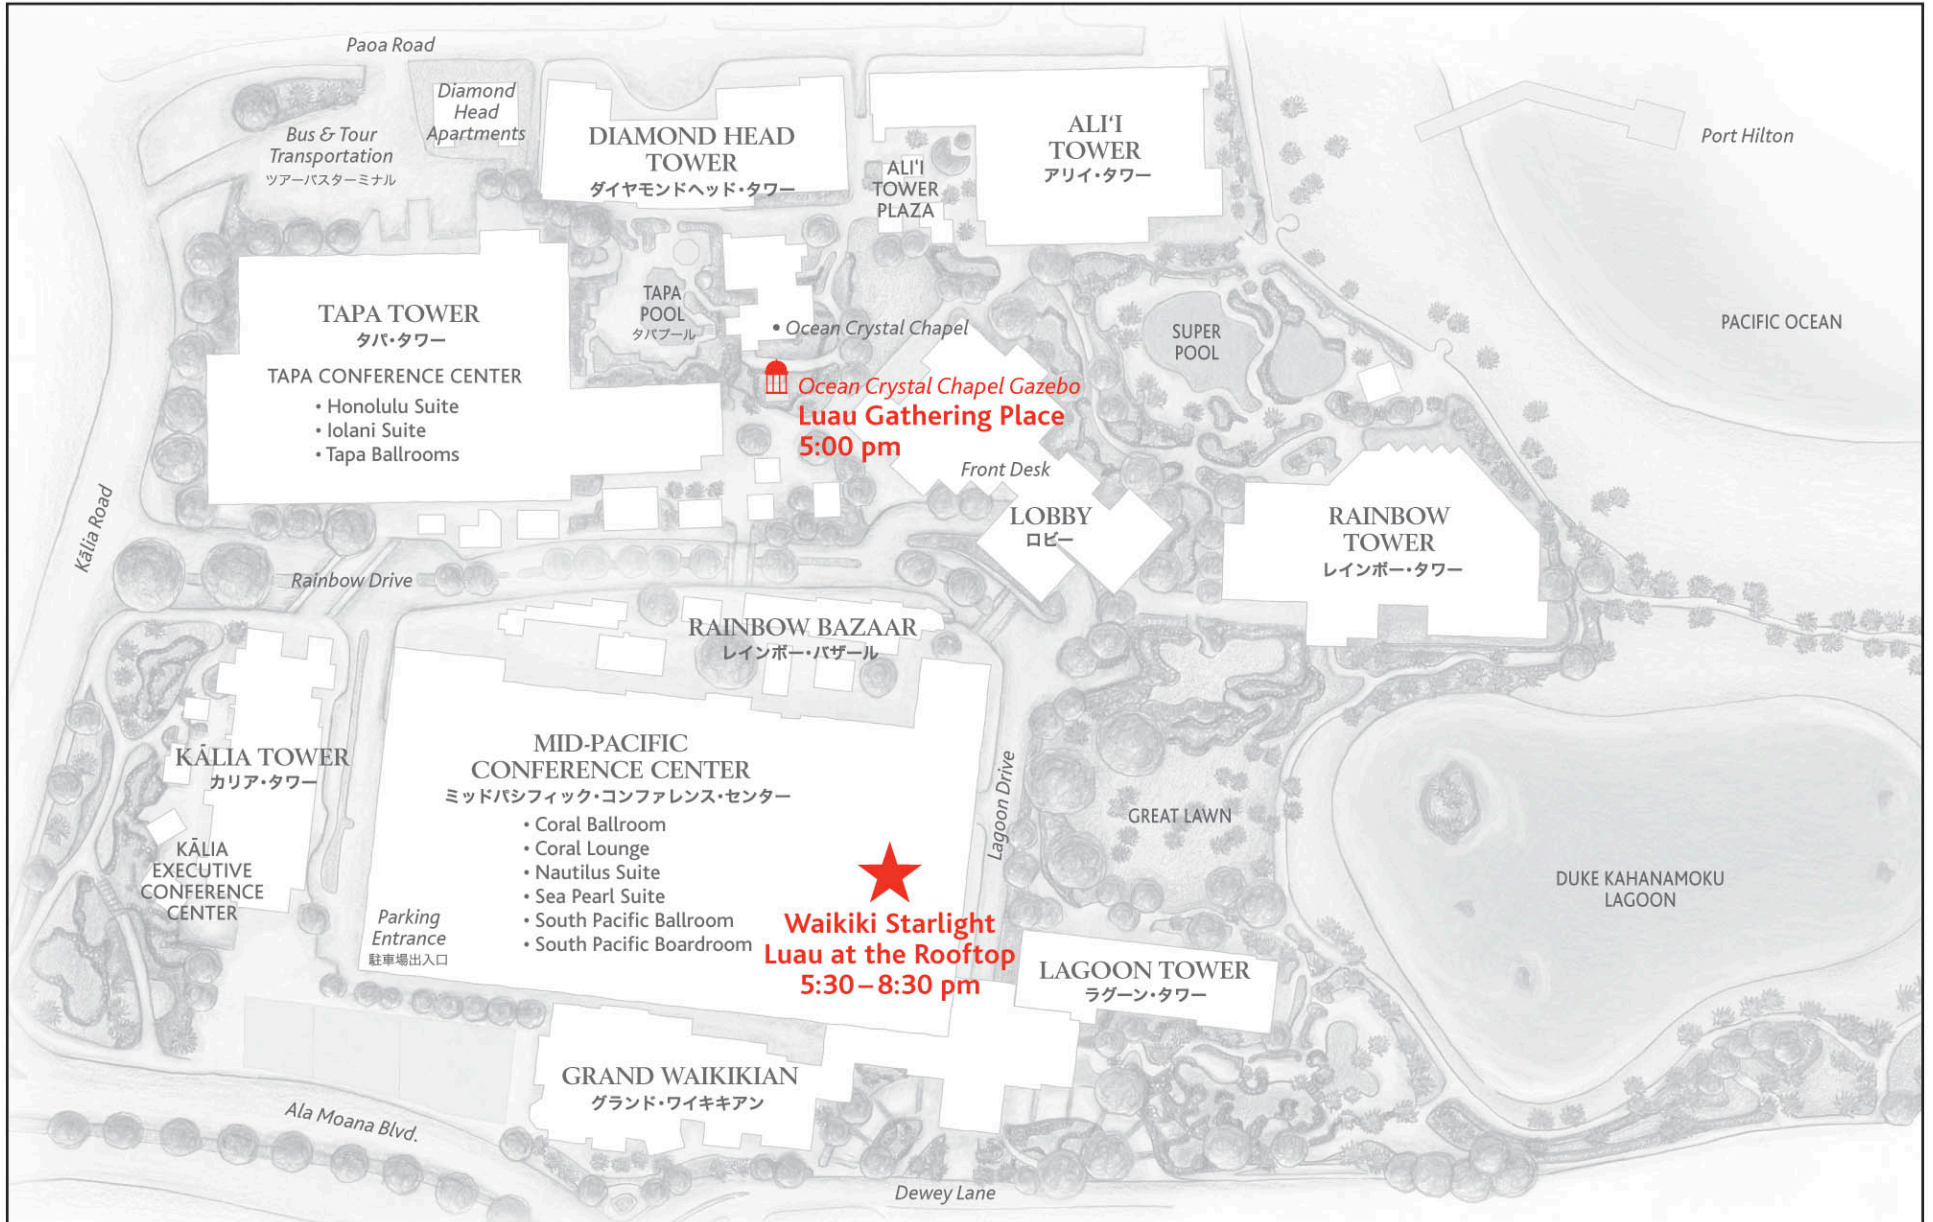

# HILTON HAWAIIAN VILLAGE® BEACH RESORT & SPA

**🏛️ Luau Gathering Place**  
 Meet in front of the Ocean Crystal Chapel Gazebo at 5:00 pm. A conch shell blower will commence the festivities and your voyage to the *Waikiki Starlight Luau* begins.

**★ Waikiki Starlight Luau (at the Rooftop), 5:30–8:30 pm**  
 Experience the colorful heritage of the Pacific Islands as you join the excitement of the celebration with live music, a feast of tropical modern luau cuisine, and an exciting show featuring Samoan, Tahitian and Hawaiian dance.